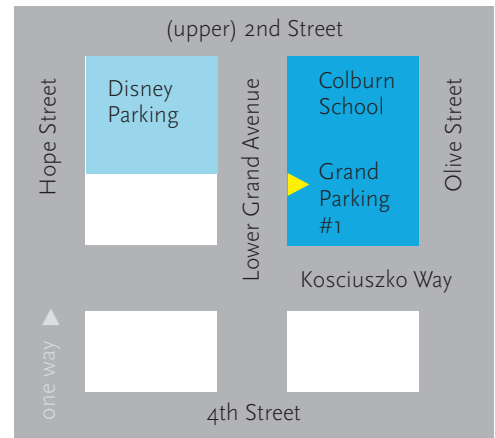

# Driving Directions Grand Parking Lot #1

200 South Grand Avenue,  
Los Angeles, California 90012

- Note** Do not enter the Disney Hall parking lot, which is located diagonally across the street from the Colburn School's lot #1. If the gate is down, please use the intercom for assistance.
- Elevator** From the Colburn parking lot #1, please take the elevator to Level 'L.'
- Location** The Colburn School is located on the east side of Grand Avenue, one block south of 1st Street, diagonally across the street from the Walt Disney Concert Hall. The main entrance to the school is located on Grand Avenue between 2nd and 3rd Streets

**Harbor (110 North)** Exit on 4th Street. Keep in the left lane and continue straight. Pass under two bridges and turn left under the third bridge onto Lower Grand Avenue. Go straight and the parking entrance will be on your right. If the gate is down, pull up to the intercom and press button for assistance.

**Pasadena (110 South)** Exit on Hill Street. Continue on Hill past Temple to 1st Street and turn right. Turn left onto Olive Street. Go straight and turn right onto Kosciuszko Way. Go straight on Kosciuszko Way and turn right onto Lower Grand Avenue. The parking entrance will be on your right. If the gate is down, pull up to the intercom and press button for assistance.

**Hollywood (101 North)** From 101 North, exit on Grand Avenue, just before the 110 interchange. Turn right onto Grand Avenue and cross over the freeway, then pass the Music Center on your right. Turn left onto 1st Street and drive one block. Turn onto Olive Street and turn right onto Kosciuszko Way. Go straight and turn right onto Lower Grand Avenue. The parking entrance will be on your right. If the gate is down, pull up to the intercom and press button for assistance.