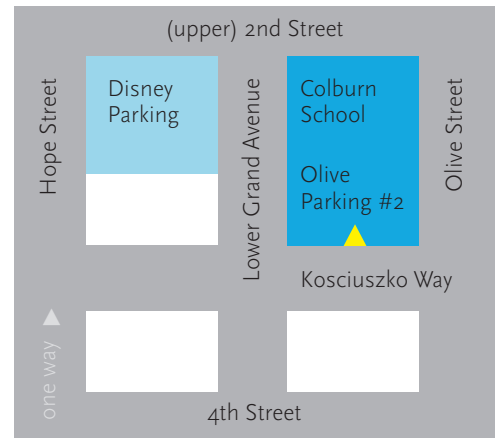

# Driving Directions Olive Parking Lot #2

200 South Grand Avenue,  
Los Angeles, California 90012

**Elevator** From the Colburn parking lot #2, please take the elevator to Level 3.

**Location** The Colburn School is located on the east side of Grand Avenue, one block south of 1st Street, diagonally across the street from the Walt Disney Concert Hall. The main entrance to the school is located on Grand Avenue between 2nd and 3rd Streets.

**Harbor (110 North)** Exit on 4th Street. Keep in the left lane and continue straight. Pass under two bridges and turn left under the third bridge onto Lower Grand Avenue. Continue straight and turn right onto Kosciuszko Way. Make an immediate left into the Parking Lot #2. Pull up to the gate and push the button on the intercom for assistance.

**Pasadena (110 South)** Exit on Hill Street. Continue on Hill past Temple to 1st Street and turn right. Turn left onto Olive Street. Continue straight for two blocks and turn right onto Kosciuszko Way. Parking Lot #2 will be on your immediate right. Pull up to the gate and push the button on the intercom for assistance.

**Hollywood (101 North)** From 101 North, exit on Grand Avenue, just before the 110 interchange. Turn right onto Grand Avenue and cross over the freeway, then pass the Music Center on your right. Turn left onto 1st Street and drive one block. Turn onto Olive Street and turn right onto Kosciuszko Way. Make an immediate right into Parking Lot #2. Pull up to the gate and push the button on the intercom for assistance.